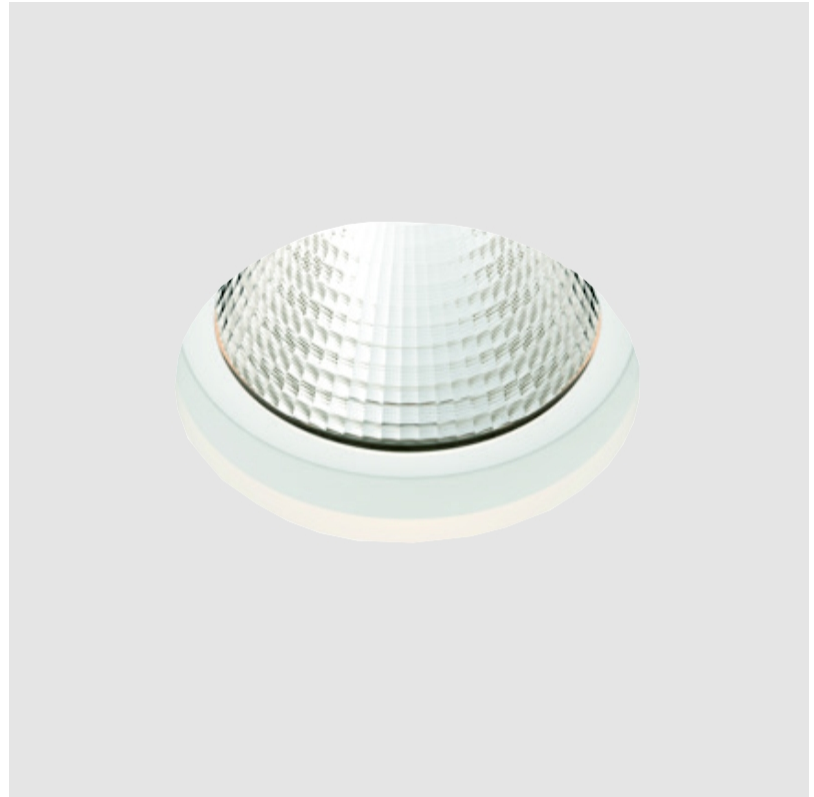

PHYSICAL

Shape: Round
Diameter (mm): 160
Diameter (in): 6 5/16
Height (mm): 146
Height (in): 5 3/4
Ceiling Thickness (mm): 10 / 12.5 / 15
Ceiling Thickness (in): 3/8 or 1/2 or 9/16
Min. Recessing Depth (mm): 160
Min. Recessing Depth (in): 6 5/16
Light Distribution: Downlight
Weight (kg): 1.282
Weight (lbs): 2.826
Fixture Finish: SSR / BKV / CWI / CRY / HAB / UFT / ITA / RUA / FTG / MYG / LOD / PUS / FRO / FUP / KIA / POP / BLS / SPG / MEY / GOH / GUM / CHC / COM / ABZ / JAG / OBR / MOS / ROR
Fixture Material: Aluminum Die Cast
Cut-out Measurements: 172mm / 6 3/4"
Upon Request: Unique Sizes Unique Ceiling Thickness

ELECTRICAL

Lamp Type: LED (Zhaga Standard)
Input Wattage (W): 37.4
Total Output Wattage (W): 33.6 / 34.1
Dimming: Tri-Mode (Non-Dimming and Phase Dimming (120Vac only) and 0-10V Dimming)
Driver Included: No
Driver Location: Recessed Housing
Driver Type: Constant Current - Universal
Driver Class: Class 2
Housing: See components
Input Voltage (V): 120 - 277
Constant Current (MA): 900

LED

Color Temperature (°K): 2700 / 3000 / 3500 / 4000
Max. Delivered Lumen (lm): 2940 / 3123
CRI: >90 CRI
Lamp Life (hrs): 50000
Upon Request: Special Color Temperature RGB-W Tunable White Special LED

OPTICAL

Reflector°: 17 / 30 / 50
Upon Request: Special Beam Angles

RATINGS AND CERTIFICATIONS

Certified By: Certified for North American Standards
IP rating: IP20

PROJECT
TYPE
SPECIFIER
QUANTITY
DATE