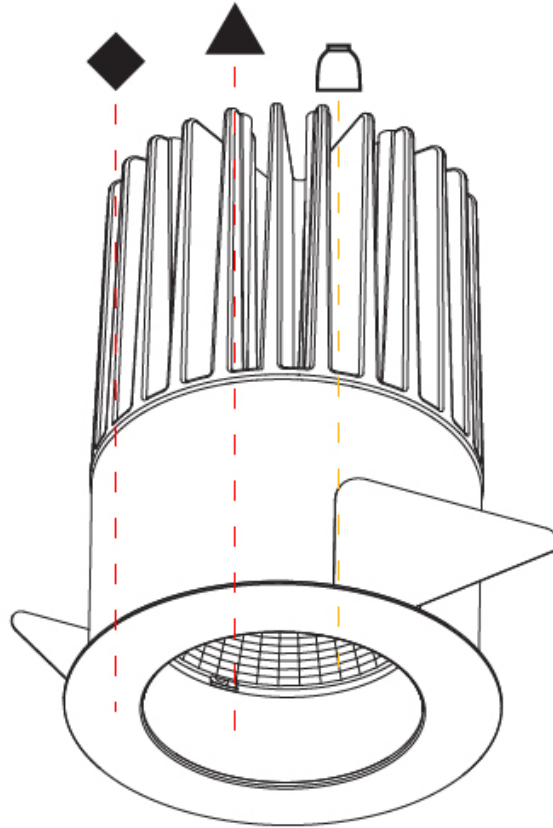

OIKO COMFORT RECESSED

A35724-

PROJECT

TYPE

SPECIFIER

QUANTITY

DATE